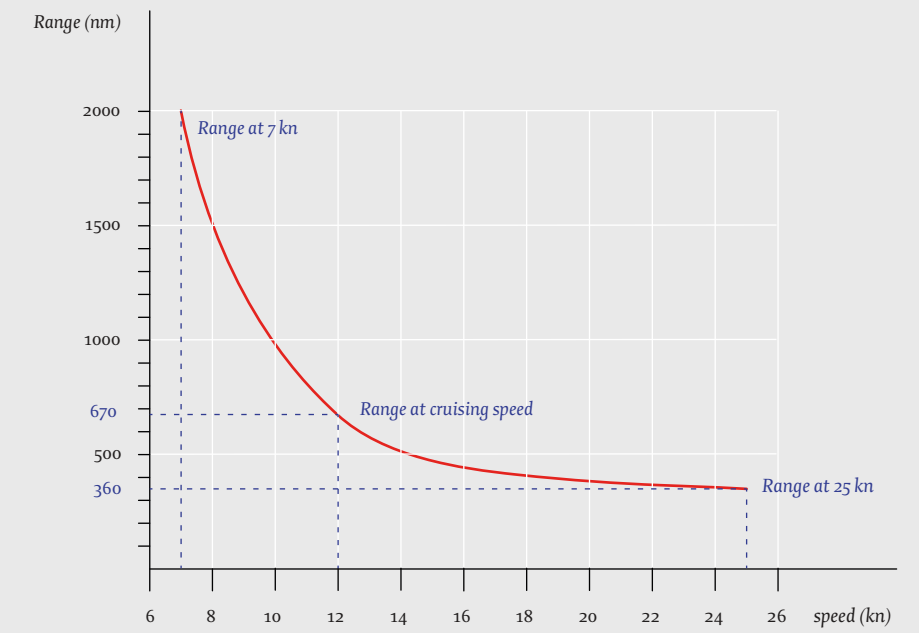

The hybrid hull geometry provides superb fuel efficiency at your choice of speed, anywhere between 10 and 25 knots. The absence of noise and vibration enhances the wellbeing in all spaces and convenience of her features.

OceanClass 65 offers comfort, safety and style.

The new generation of experienced power boaters and mature sailors are looking for a more comfortable and satisfying boat for serious cruising. Because of that we designed and created the boat of the future - The OceanClass 65.

OC 65 Speed-power Curve - Estimated At Half Load

OC 65 GZ Curve

OC 65 Range-speed Curve - Estimated Half Load

Length overall	20,80 m	Optional diesel engine	CAT C18 ACERT 2 x 1150 HP
Hull construction length	18,70 m	Maximum speed at one third load	22/25/28 knots
Beam max	5,45 m	Cabins	3 + salon
Displacement full load	45,0 T (approximate)	Berths	6
Fuel capacity	4000 l	Toilets/showers	3
Fresh water capacity	1000 l	CE Category	A
Std. diesel engine	CAT C12 ACERT 2 x 715 HP	Design	J&J Design
Optional diesel engine	CAT 12.9 2 x 1000 HP	Builder	SVP YACHTS