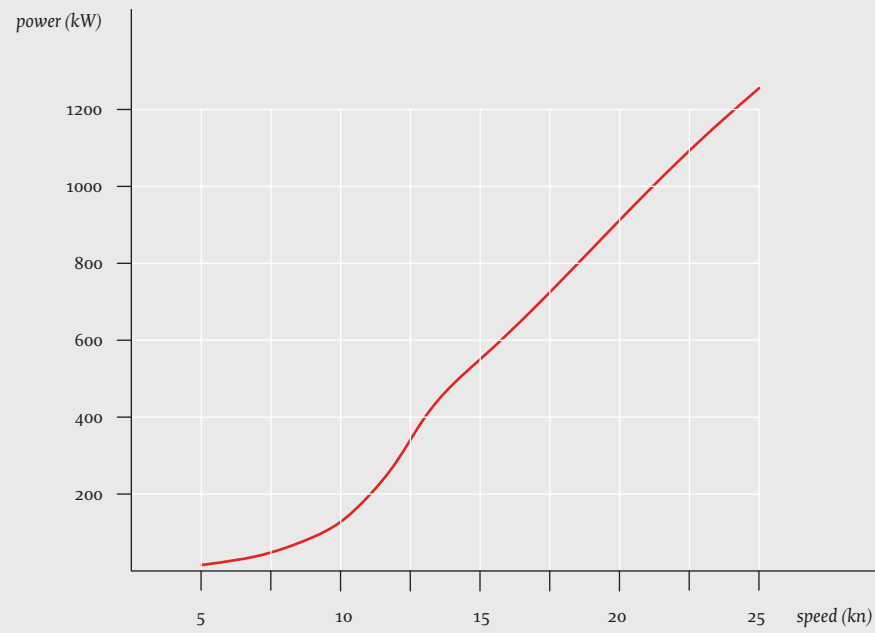

While combining prestige and luxury with quality and convenience, OceanClass 65' modern design lifts this yacht on the peak of the 20-m yacht range in all prospects with no rival.

This long-range go-anywhere yacht sets herself apart by her superior seaworthiness, stability and low resistance.

The hybrid hull geometry provides superb fuel efficiency at your choice of speed, anywhere between 10 and 25 knots. The absence of noise and vibration enhances the wellbeing in all spaces and convenience of her features.

OC 65 Speed-power Curve - Estimated At Half Load

OC 65 GZ Curve

OC 65 Range-speed Curve - Estimated Half Load

Length overall	20,80 m	Optional diesel engine	CAT C18 ACERT 2 x 1150 HP
Hull construction length	18,70 m	Maximum speed at one third load	22/25/28 knots
Beam max	5,45 m	Cabins	3 + salon
Displacement full load	45,0 T (approximate)	Berths	6
Fuel capacity	4000 l	Toilets/showers	3
Fresh water capacity	1000 l	CE Category	A
Std. diesel engine	CAT C12 ACERT 2 x 715 HP	Design	J&J Design
Optional diesel engine	CAT 12.9 2 x 1000 HP	Builder	SVP YACHTS